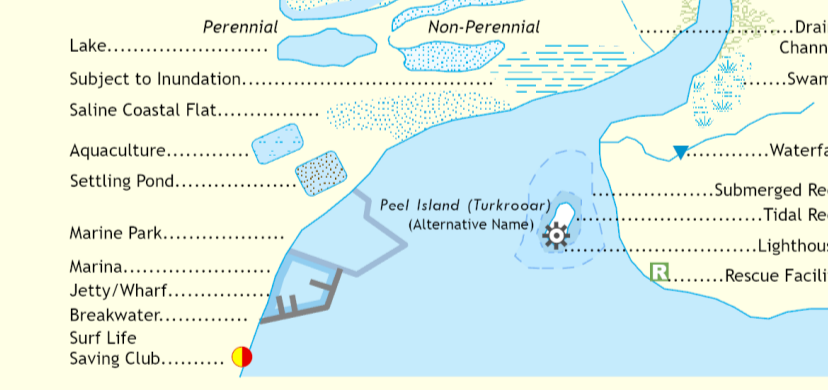

CULTURAL FEATURES