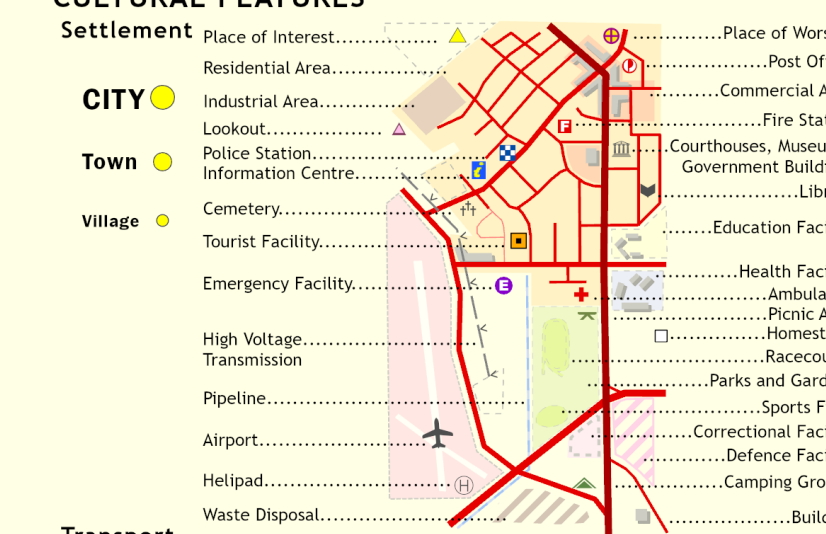

CULTURAL FEATURES