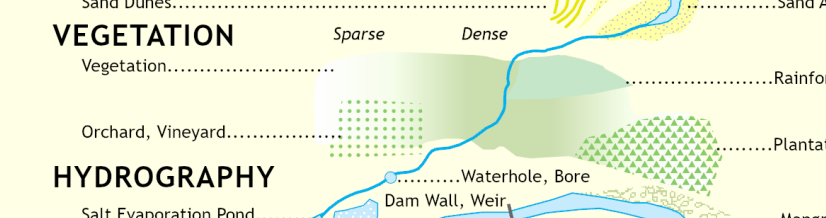

CULTURAL FEATURES