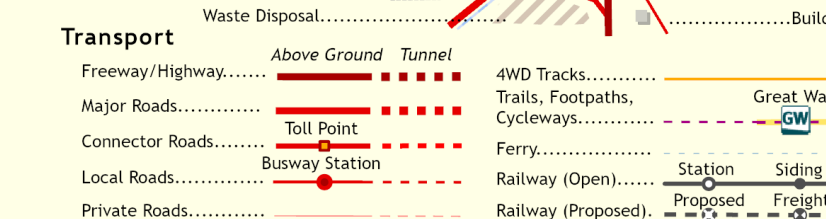

CULTURAL FEATURES